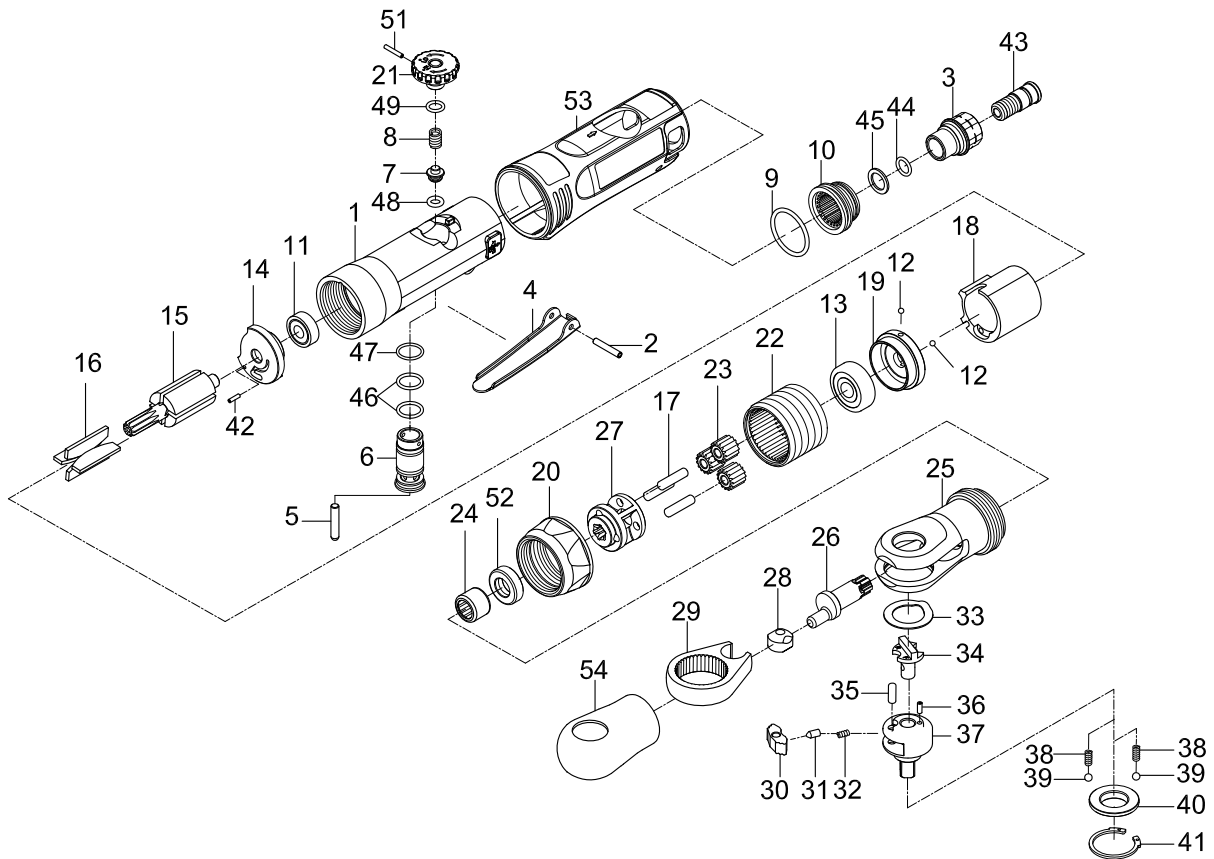

1/4" AIR RATCHET WRENCH

Index No.	Parts No.	Description	Index No.	Parts No.	Description
1	32-301401	Housing	28	32-301231	Drive Bushing
2	40337	Spring Pin (3*18L)	29	32-301232	Yoke
3	522203-21	Connection	30	32-301237	Ratchet Pawl
4	32-301404	Throttle lever	31	32-301235	Spring Cap
5	32-301405	Valve Pin	32	32-301239	Spring
6	32-301406	Valve	33	32-301242	Washer
7	32-301407	Throttle Valve	34	32-301233	Reverse Button
8	40142	Spring	35	PN03030808	Pin (3.3*8.8)
9	52235	O-Ring (22.8*2)	36	70117	Spring Pin (2*5L)
10	52206	Deflector	37	32-301238	Ratchet Anvil 1/4"
11	052213	Ball Bearing (696ZZ)	38	32-301234	Spring (2)
12	52245	Steel Ball(2) (3/32")	39	40145	Steel Ball(2) (1/8")
13	0627ZZ	Ball Bearing (627ZZ)	40	32-301241	Thrust Washer
14	52214	Rear End Plate	41	IRTW22	Retainer Ring (IRTW-22)
15	32-301215	Rotor	42	30117	Spring Pin (1.5*6L)
16	32-301216	Vane(4)	43	33-301341	Fixed Shaft
17	610225	Idler Gear Pin (3) (4*15.8L)	44	OR00705105	O-Ring (7.5*1.5)
18	32-301218	Cylinder	45	522243	Washer
19	32-301219	Front End Plate	46	OR01007105	O-Ring (2) (10.7*1.5)
20	32-301424	Nut	47	OR01104103	O-Ring (11.4*1.3)
21	33-301310	Knob	48	30107	O-Ring (3.8*1.9)
22	32-301222	Thread Ring Gear	49	72804	O-Ring (6.5*1.5)
23	32-301223	Idler Gear (3)	51	SP02001200	Spring Pin (2*12L)
24	0HK0910	Needle Bearing (HK0910)	52	32-301212	Bushing
25	32-301228	Ratchet Housing	53	32-301452	Rubber Grip
26	33-310027	Crank Shaft	54	32-301243	Rubber Hat
27	32-301226-12	Idler Gear Plate			