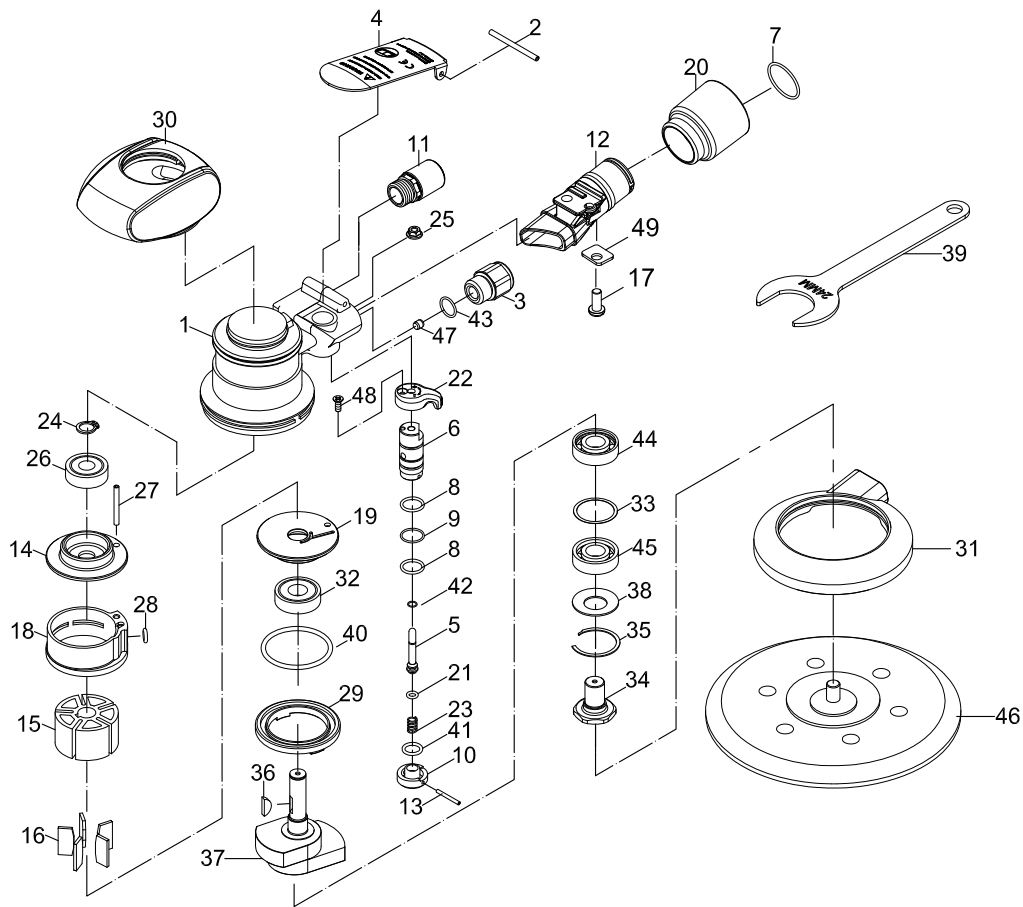

5" PALM SANDER

Index No.	Parts No.	Description	Index No.	Parts No.	Description
1	66-5137C01	Housing	26	06000ZZ	Ball Bearing (6000zz)
2	SP03004000	Spring Pin (3×40L)	27	SP03002800	Spring Pin (3×28)
3	66-6133C03	Air Inlet	28	OR00500200	O-Ring (5×2)
4	66-6133C04-0051	Throttle Lever	29	66-6133C29	Lock Ring (6001ZZ)
5	66-6133C05	Shaft	30	66-5137C30	Grip Hat
6	66-5137C06	Bushing	31	66-6135C31	Shroud
7	OR02105105	O-Ring (21.5×1.5)	32	06001ZZ	Ball Bearing
8	OR01007105	O-Ring(2) (10.7×1.5)	33	66-6132A13	Washer
9	52236	O-Ring (10.5×1)	34	66-6132A34	Shaft
10	66-5137C11	Lock Seat	35	60-613135	Snap Ring
11	66-6133C26-11S	Silencer	36	61934	Key (3×13)
12	66-6133C12	Adapter	37	65-6233C37	Balancer Shaft
13	51542	Spring Pin (2×18L)	38	60-613139	Washer
14	66-6133C14	Rear End Plate	39	66-6132A54	Spanner
15	66-6132A15	Rotor	40	OR03904301	O-Ring (39.4×3.1)
16	66-5137C16	Rotor Blade(5)	41	40130	O-Ring (8.8×1.7)
17	66-6133A17	Screw (M5×12L)	42	OR00200100	O-Ring (2×1)
18	66-6133C18	Cylinder	43	82247	O-Ring (13.5×1.5)
19	66-6133C19	Front End Plate	44	06001	Ball Bearing (6001)
20	66-6133C20	Swivel Exhaust	45	06001P	Ball Bearing (6001P)
21	OR00307108	O-Ring (3.68×1.78)	46	65-6133C42	Pad (5")
22	66-5137C10	Regulator	47	66-6133C22	Stopper
23	66-6133C08	Spring	48	61035	Screw (M3×8L)
24	66-6132A12	Retainer Ring	49	66-6133A11	Washer
25	66-6133C32	Nut (M5×0.8)			

* optional part

65-5237C-0001