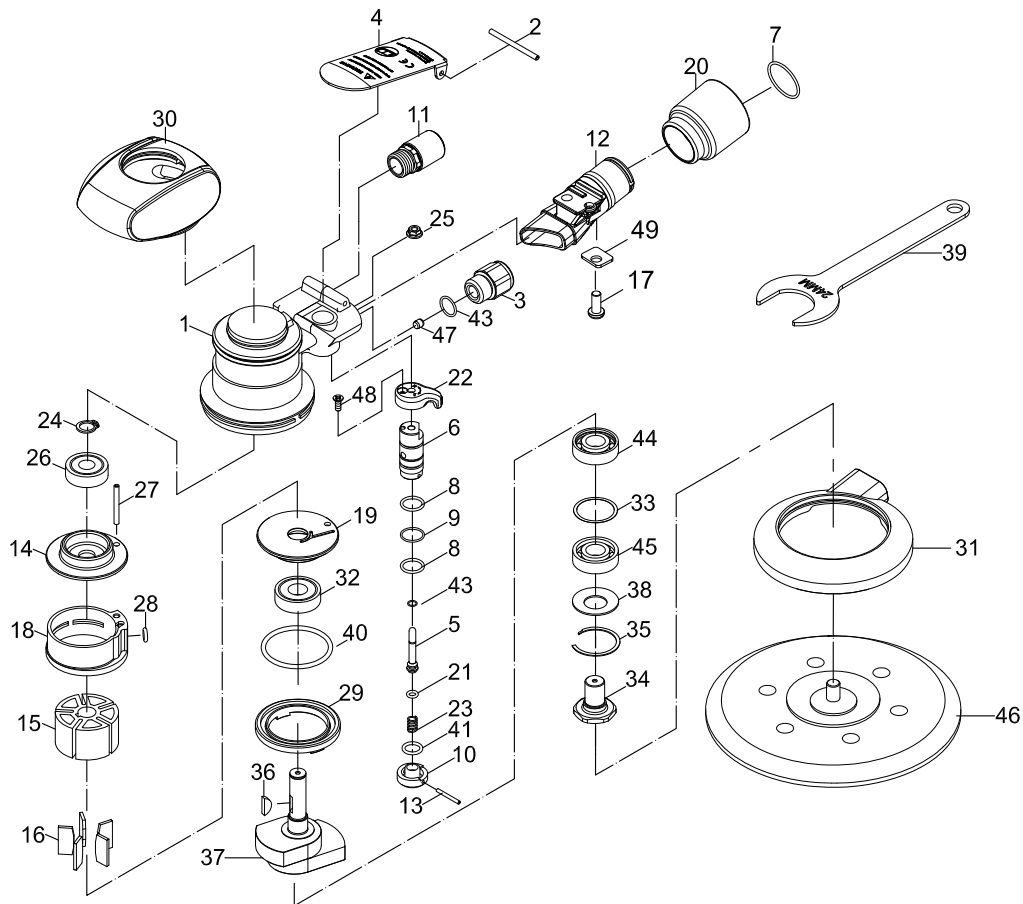

6" PALM SANDER

Index No.	Parts No.	Description	Index No.	Parts No.	Description
1	66-5137C01	Housing	26	06000ZZ	Ball Bearing (6000zz)
2	SP03004000	Spring Pin (3×40L)	27	SP03002800	Spring Pin (3×28)
3	66-6133C03	Air Inlet	28	OR00500200	O-Ring (5×2)
4	66-6133C04-0051	Throttle Lever	29	66-6133C29	Lock Ring (6001ZZ)
5	66-6133C05	Shaft	30	66-5137C30	Grip Hat
6	66-5137C06	Bushing	31	66-6135C31	Shroud
7	OR02105105	O-Ring (21.5×1.5)	32	06001ZZ	Ball Bearing
8	OR01007105	O-Ring(2) (10.7×1.5)	33	66-6132A13	Washer
9	52236	O-Ring (10.5×1)	34	66-6132A34	Shaft
10	66-5137C11	Lock Seat	35	60-613135	Snap Ring
11	66-6133C26-11S	Silencer	36	61934	Key (3×13)
12	66-6133C12	Adapter	37	66-6132A37	Balancer Shaft
13	51542	Spring Pin (2×18L)	38	60-613139	Washer
14	66-6133C14	Rear End Plate	39	66-6132A54	Spanner
15	66-6132A15	Rotor	40	OR03904301	O-Ring (39.4×3.1)
16	66-5137C16	Rotor Blade(5)	41	40130	O-Ring (8.8×1.7)
17	66-6133A17	Screw (M5×12L)	42	OR00200100	O-Ring (2×1)
18	66-6133C18	Cylinder	43	82247	O-Ring (13.5×1.5)
19	66-6133C19	Front End Plate	44	06001	Ball Bearing (6001)
20	66-6133C20	Swivel Exhaust	45	06001P	Ball Bearing (6001P)
21	OR00307108	O-Ring (3.68×1.78)	46	60-613142	Pad (6")
22	66-5137C10	Regulator	47	66-6133C22	Stopper
23	66-6133C08	Spring	48	61035	Screw (M3×8L)
24	66-6132A12	Retainer Ring	49	66-6133A11	Washer
25	66-6133C32	Nut (M5×0.8)			

* optional part

66-5137C-0001